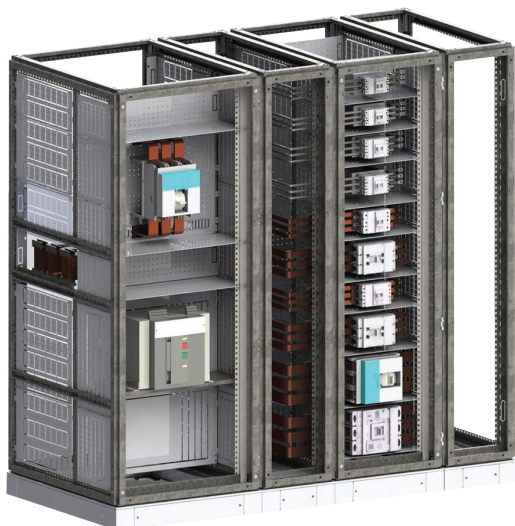

TYPE TESTED DISTRIBUTION BOARDS

We provide main distribution boards which are suitable for the applications up to 6300 ampere range and the structure from FORM 1 up to FORM 4b according to IEC 61439-1/2.

In addition to the main bare applications which are higher than 6300 ampere, the synchronisation boards, coupling boards and main distribution boards are designed to be independent of switchgear brands.

In addition to our standard products, we provide special solutions for every need according to various ambient conditions in different kind of projects.