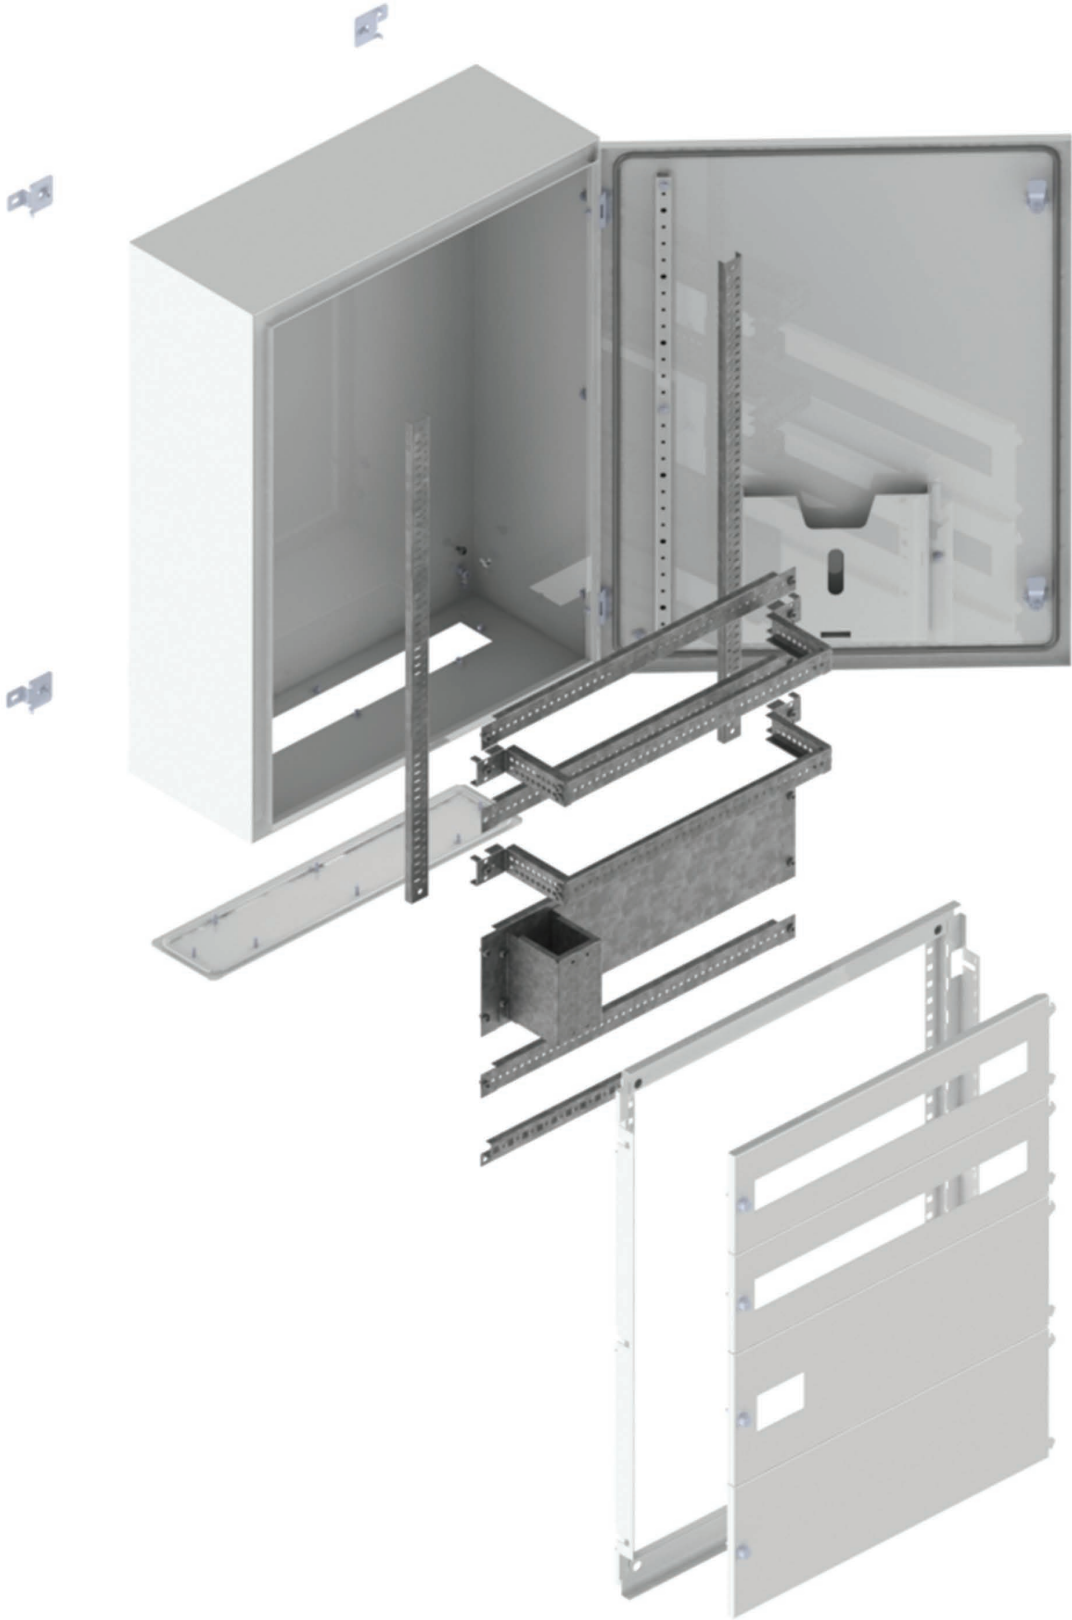

WALLMOUNT ENCLOSURES ACCESSORIES

WALLMOUNT ENCLOSURES MODULAR TYPE PANELS ACCESSORIES

Dimensions			Cover Profile (Vertical)	Cover Profile (Horizontal)	Interior Mounting Profile	MCB - Cover Plate		MCB Carrier	
W(mm)	H(mm)	D(mm)				h:150 (mm)	h:200 (mm)		
300	400	150	SET-T-OV0400	SET-T-OH0300	SET-T-MP0400	SET-T-OW3150	SET-T-OW3200	SET-T-MW3000	
		200							
400	500	150	SET-T-OV0500	SET-T-OH0400	SET-T-MP0500	SET-T-OW4150	SET-T-OW4200	SET-T-MW4000	
		200							
		250							
	600	200	150		SET-T-OV0600				SET-T-MP0600
			250						
			250						
500	500	150	SET-T-OV0500	SET-T-OH0500	SET-T-MP0500	SET-T-OW5150	SET-T-OW5200	SET-T-MW5000	
		250							
		250							
	600	200	150		SET-T-OV0600				SET-T-MP0600
			250						
			250						
	700	200	150		SET-T-OV0700				SET-T-MP0700
			250						
			250						
			250						
800	200	150	SET-T-OV0800	SET-T-MP0800					
		250							
600	600	200	SET-T-OV0600	SET-T-OH0600	SET-T-MP0600	SET-T-OW6150	SET-T-OW6200	SET-T-MW6000	
		250							
	800	250	200		SET-T-OV0800				SET-T-MP0800
			300						
			300						
	1000	250	200		SET-T-OV01000				SET-T-MP01000
			300						
			300						
			300						
	1200	250	200		SET-T-OV01200				SET-T-MP01200
300									
300									
300									
800	800	200	SET-T-OV0800	SET-T-OH0800	SET-T-MP0800	SET-T-OW8150	SET-T-OW8200	SET-T-MW8000	
		300							
		300							
	1000	250	200		SET-T-OV01000				SET-T-MP01000
			300						
			300						
	1200	250	200		SET-T-OV01200				SET-T-MP01200
			300						
300