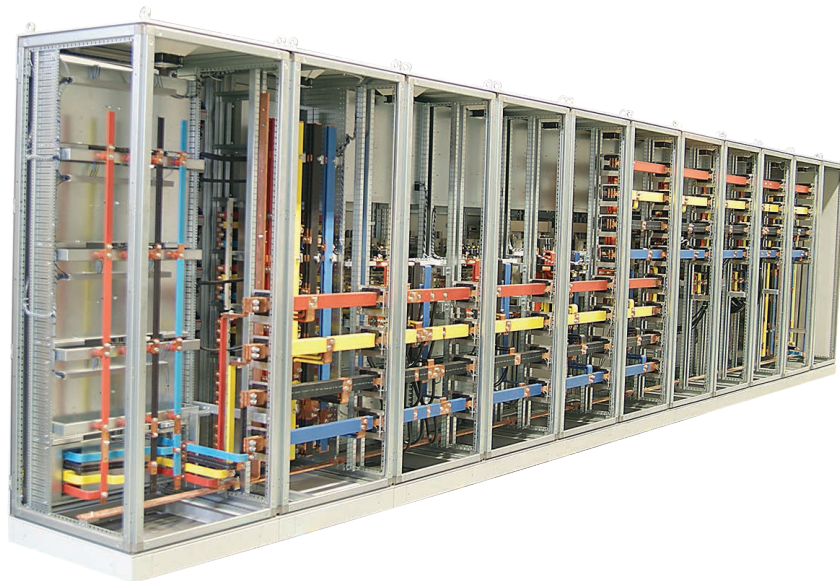

TYPE TESTED DISTRIBUTION BOARDS

We provide main distribution boards which are suitable for the applications up to 6300 ampere range and the structure from FORM 1 up to FORM 4b according to IEC 61439-1/2.

In addition to the main bare applications which are higher than 6300 ampere, the synchronisation boards, coupling boards and main distribution boards are designed to be independent of switchgear brands.

In addition to our standard products, we provide special solutions for every need according to various ambient conditions in different kind of projects.