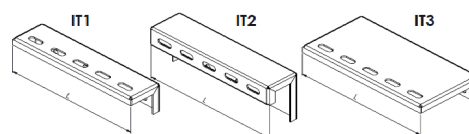

Connection Kit SET-D-CK...

Details

1 set
(with 4 pieces Corner and 4 pcs
Middle connection parts)

Product Code
SET-D-CK0000

WALLMOUNT ENCLOSURES

- Indoor Type (IP41/IP55) IK10
- Outdoor Type (IP65/IP66) IK10
- Double Door Indoor Type (IP41/IP55) IK10
- Modular Type (IP31) IK10
- Semi Modular Type (IP31) IK10
- Fuse Boxes