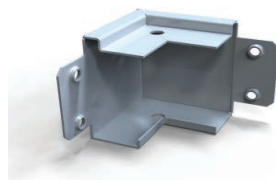

Details

Thickness: 2.00 mm
RAL7035W Electrostatic
Powder Coating
1 Set (4 Pcs.)

Product Code	Dimensions
	H (mm)
SET-D-BC0100	100
SET-D-BC0200	200