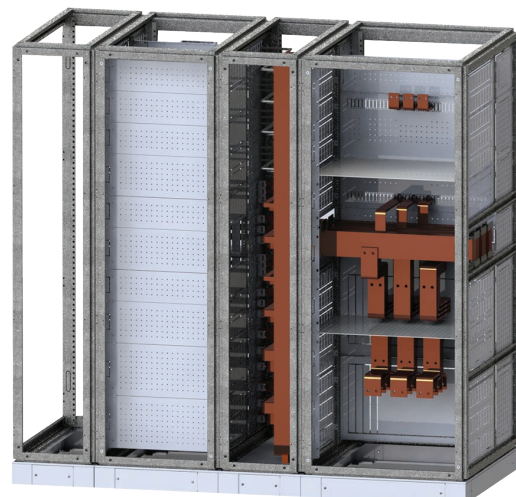

TYPE TESTED DISTRIBUTION BOARDS

We provide main distribution boards which are suitable for the applications up to 6300 ampere range and the structure from FORM 1 up to FORM 4b according to IEC 61439-1/2.

In addition to the main bare applications which are higher than 6300 ampere, the synchronisation boards, coupling boards and main distribution boards are designed to be independent of switchgear brands.

In addition to our standard products, we provide special solutions for every need according to various ambient conditions in different kind of projects.