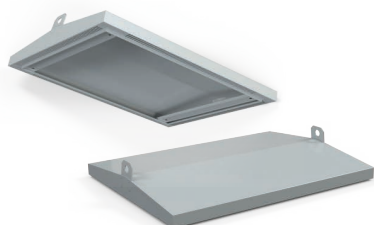

Canopy SET-D-PS...

Details

Thickness: 1,50 mm

RAL7035W Electrostatic
Powder Coating

Product Code	Dimensions	
	W (mm)	D (mm)
SET-D-PS4040	400	400
SET-D-PS5040	500	
SET-D-PS6040	600	
SET-D-PS7040	700	
SET-D-PS8040	800	500
SET-D-PS4050	400	
SET-D-PS5050	500	
SET-D-PS6050	600	
SET-D-PS7050	700	600
SET-D-PS8050	800	
SET-D-PS4060	400	
SET-D-PS5060	500	
SET-D-PS6060	600	800
SET-D-PS7060	700	
SET-D-PS8060	800	
SET-D-PS4080	400	
SET-D-PS5080	500	800
SET-D-PS6080	600	
SET-D-PS7080	700	
SET-D-PS8080	800